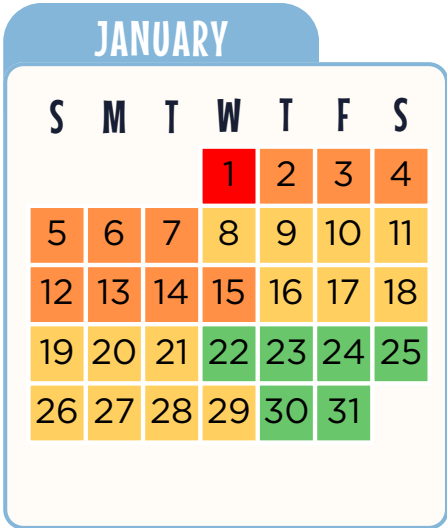

2025 Disney World Crowd Calendar

■ Low Crowds

■ Moderate Crowds

■ High Crowds

■ Peak Crowds