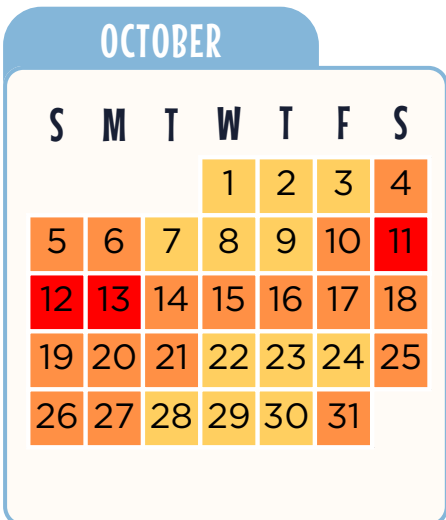

2025 Disney World Crowd Calendar

■ Low Crowds

■ Moderate Crowds

■ High Crowds

■ Peak Crowds