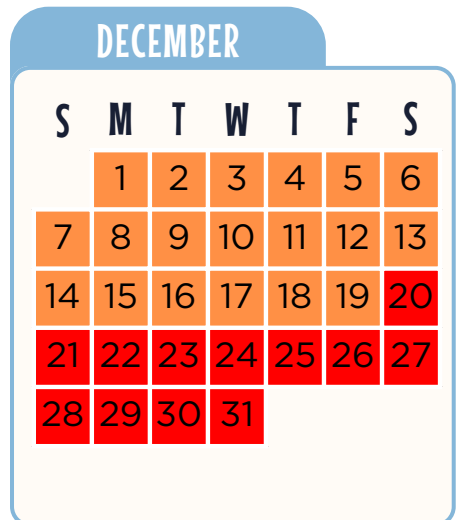

2025 Disney World Crowd Calendar

■ Low Crowds

■ Moderate Crowds

■ High Crowds

■ Peak Crowds