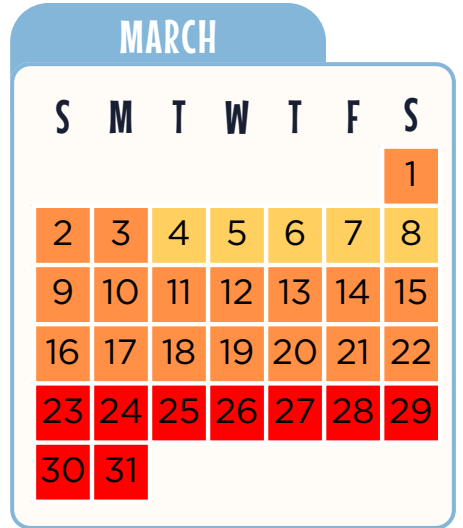

2025 Disney World Crowd Calendar

■ Low Crowds

■ Moderate Crowds

■ High Crowds

■ Peak Crowds