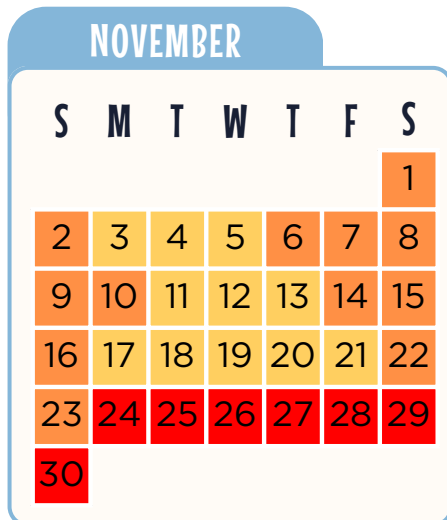

2025 Disney World Crowd Calendar

■ Low Crowds

■ Moderate Crowds

■ High Crowds

■ Peak Crowds